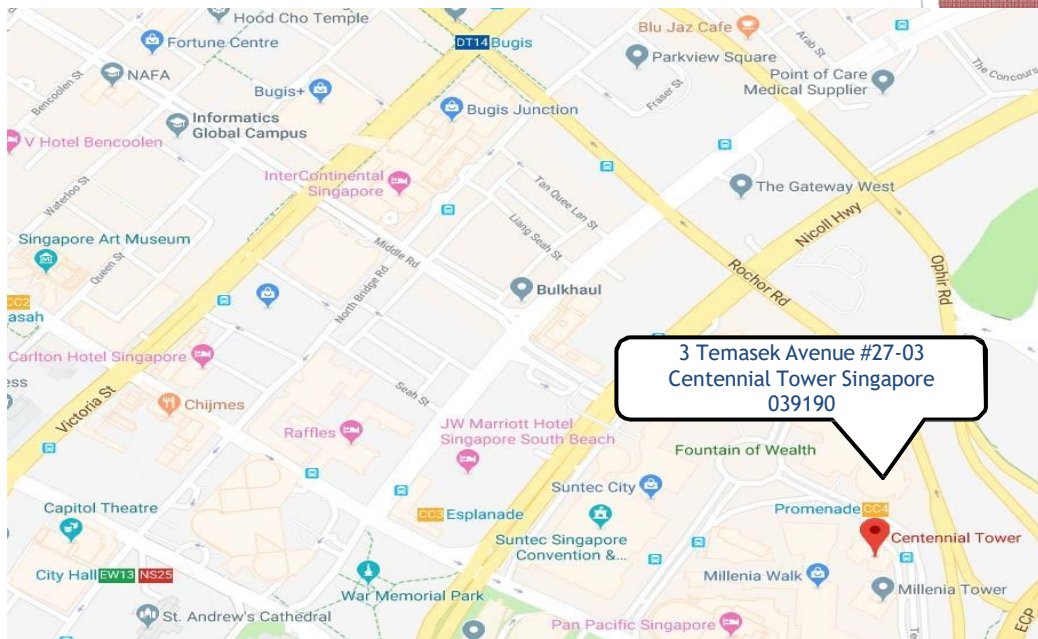

Directions to KVIC Singapore Office

3 Temasek Avenue #27-03 Centennial Tower Singapore 039190

Tel: +65-6836-2800(070-7946-3675) Fax: +65-6235-5800

<http://www.kvic.or.kr/eng/>

- **MRT**
 - Take Circle line to Promenade Station. Use exit B and walk 210m (3 minutes)
 - Take East West line / North South line to City Hall Station and walk 1.2km (15 minutes)
 - Take Downtown line to Bugis Station and walk 1.1km (15 minutes)
- **Bus**
 - Take 97, 97e, 107M bus to Centennial Twr Bus Interchange and walk 170m (2 minutes)
 - Take 36, 70M, 97, 97e, 106, 111, 133, 162M, 502, 502A, 518, 518A, 531, 700A, 857, 868, bus to Opp Millenia Twr Bus Interchange and walk 240m (3 minutes)